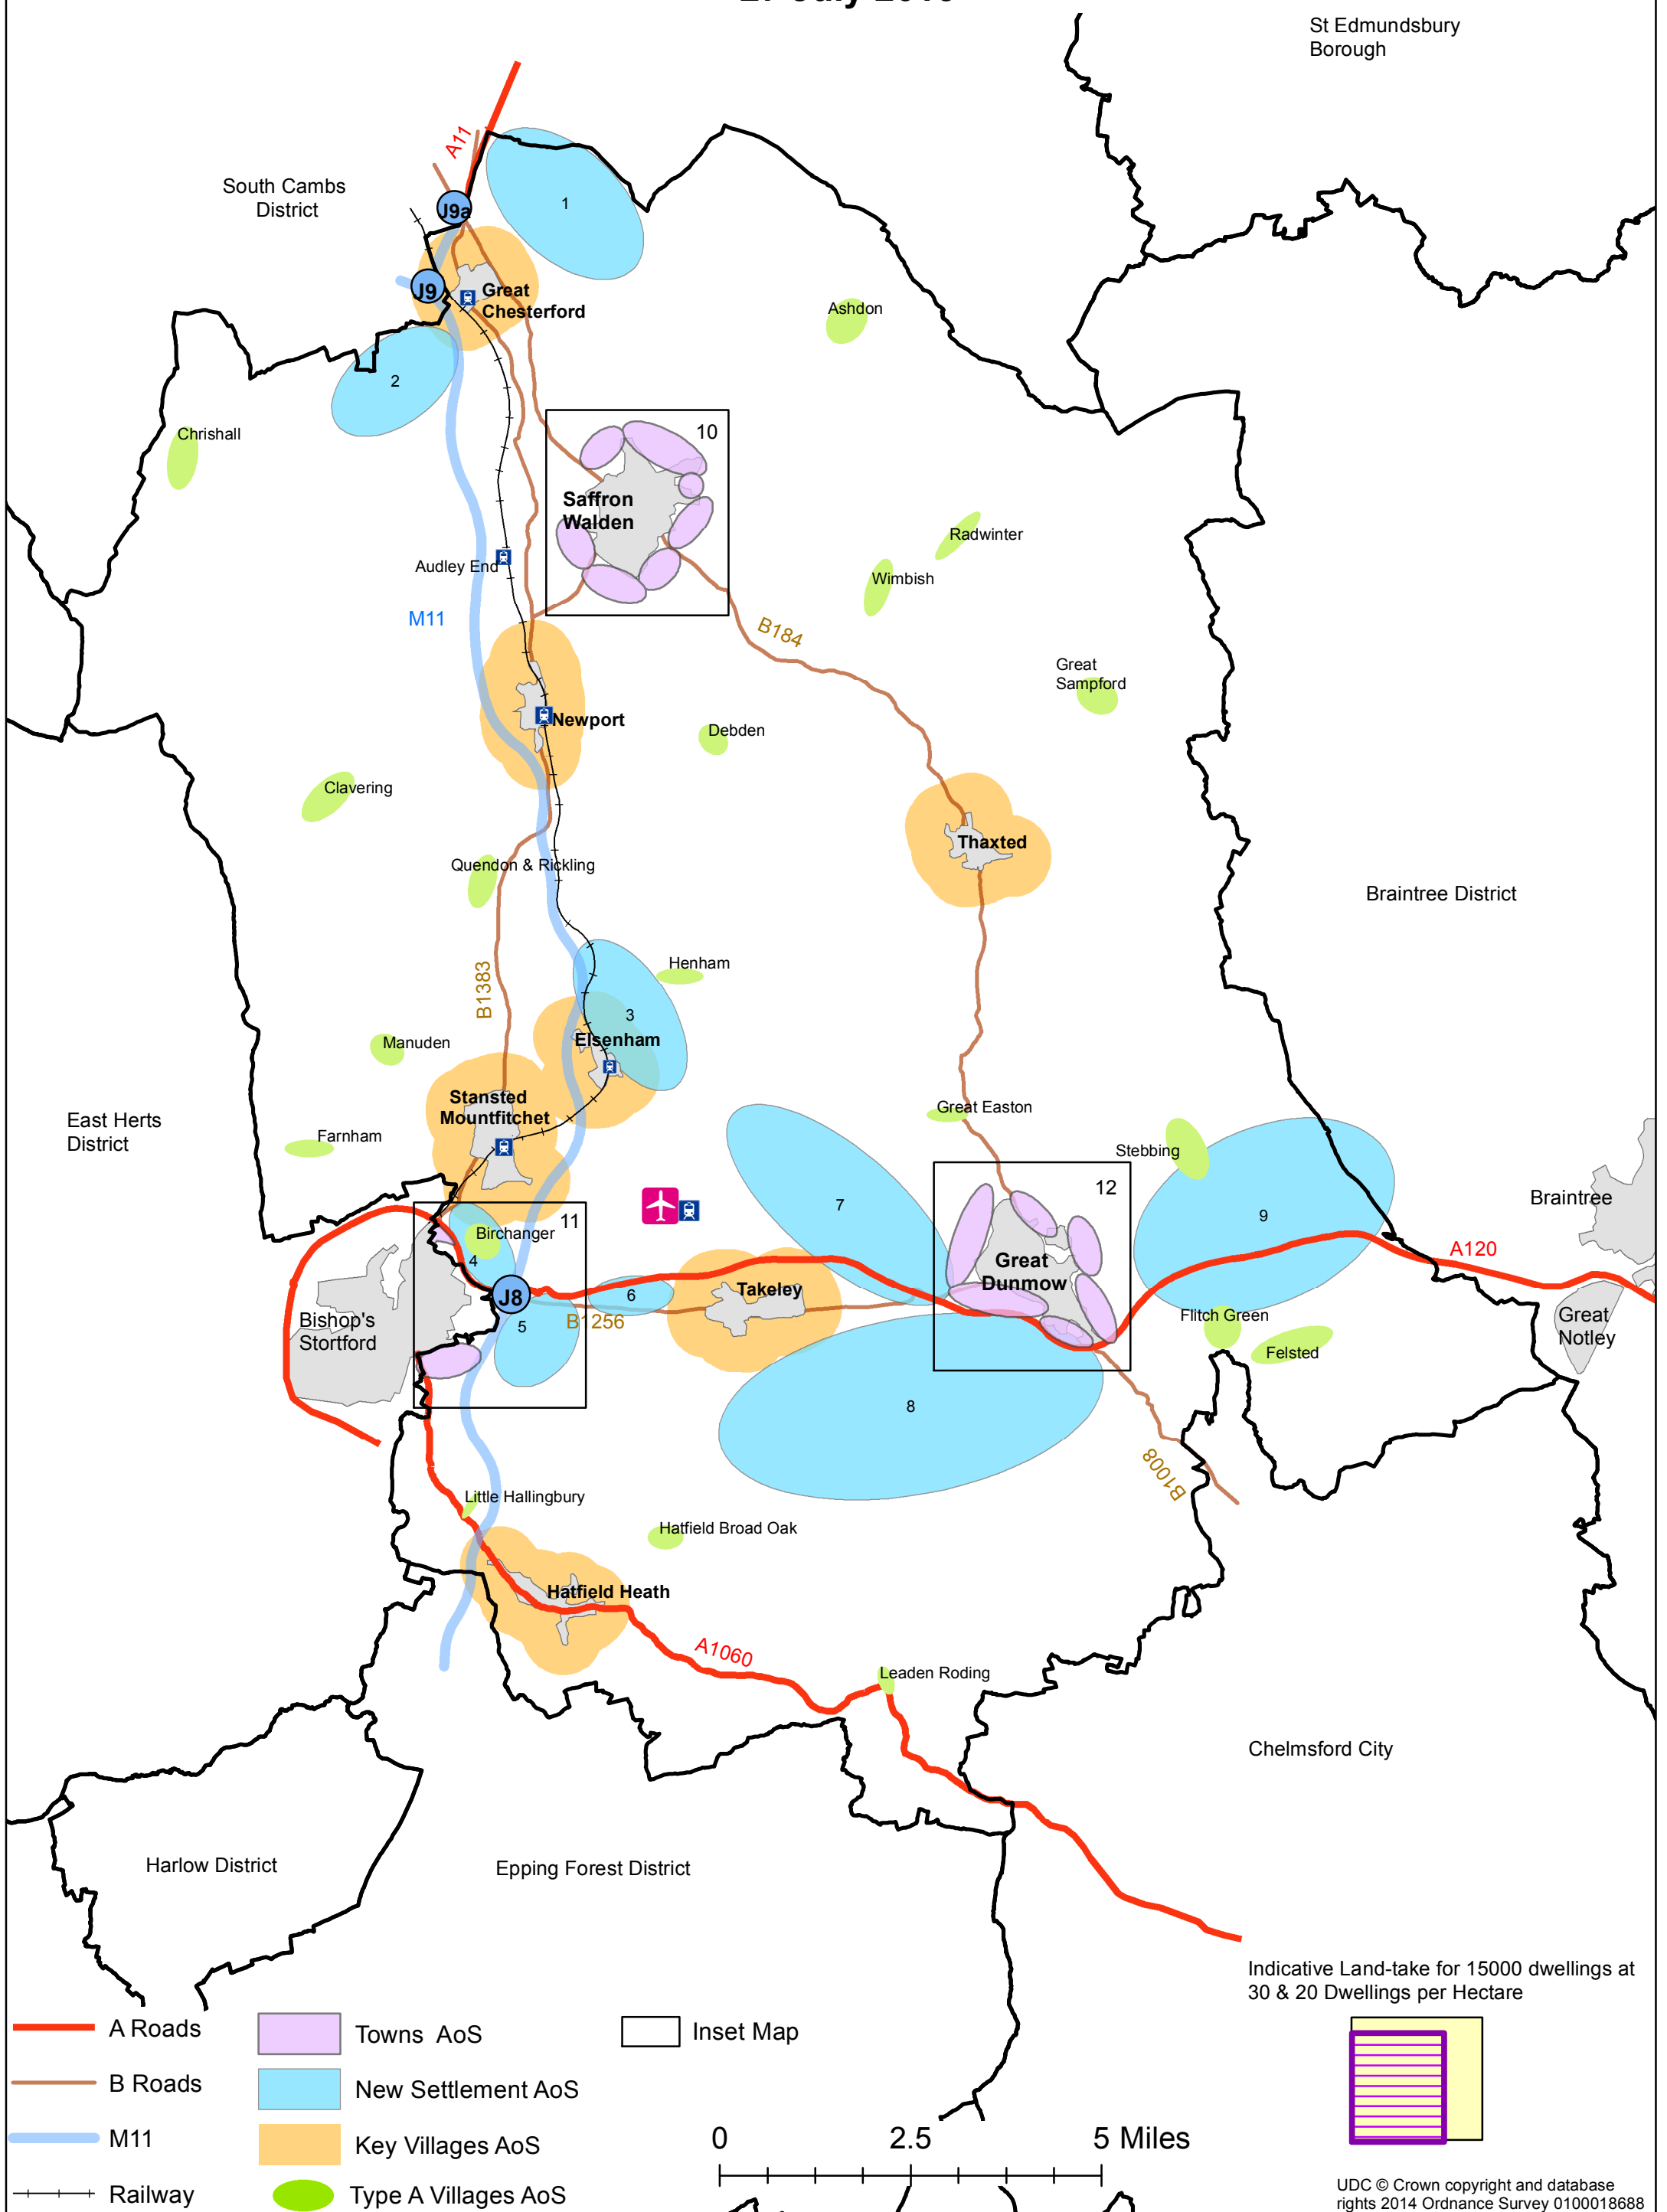

Uttlesford Local Plan Initial Areas of Search (AoS) for assessment 27 July 2015

- A Roads
- B Roads
- M11
- Railway
- Towns AoS
- New Settlement AoS
- Key Villages AoS
- Type A Villages AoS

Inset Map

0 2.5 5 Miles

Indicative Land-take for 15000 dwellings at 30 & 20 Dwellings per Hectare